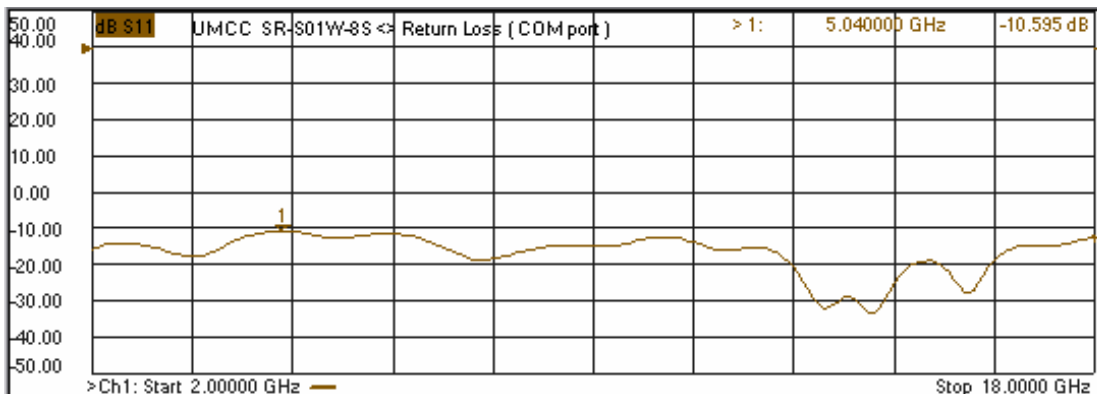

Model: SR-S01W-8S

-Insertion Loss

-Return Loss

Model: SR-S01W-8S

-Isolation

-Switching Response