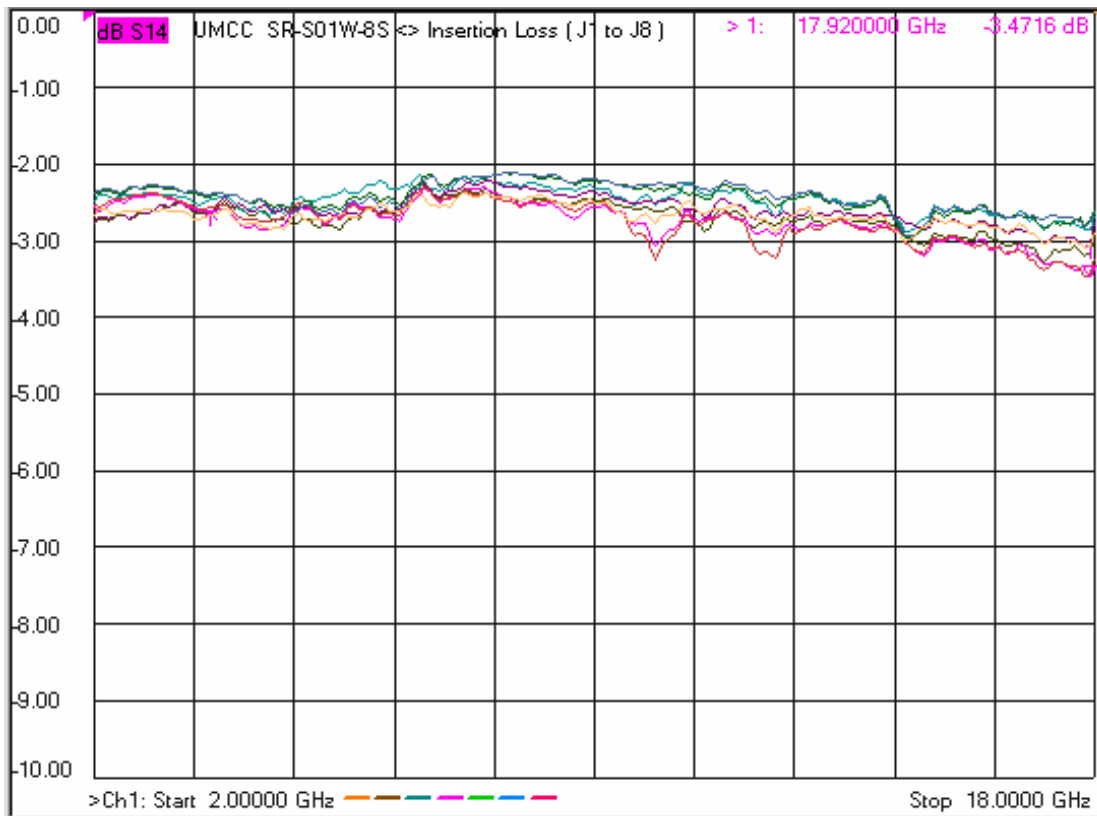

Model: SR-S01W-8S

-Insertion Loss

-Return Loss

Model: SR-S01W-8S

-Isolation

-Switching Response