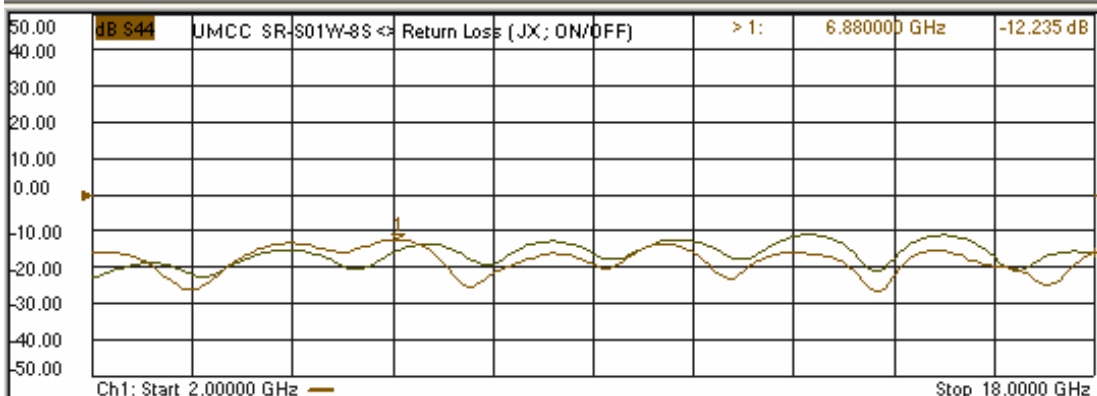

Model: SR-S01W-8S

-Insertion Loss

-Return Loss

Model: SR-S01W-8S

-Isolation

-Switching Response