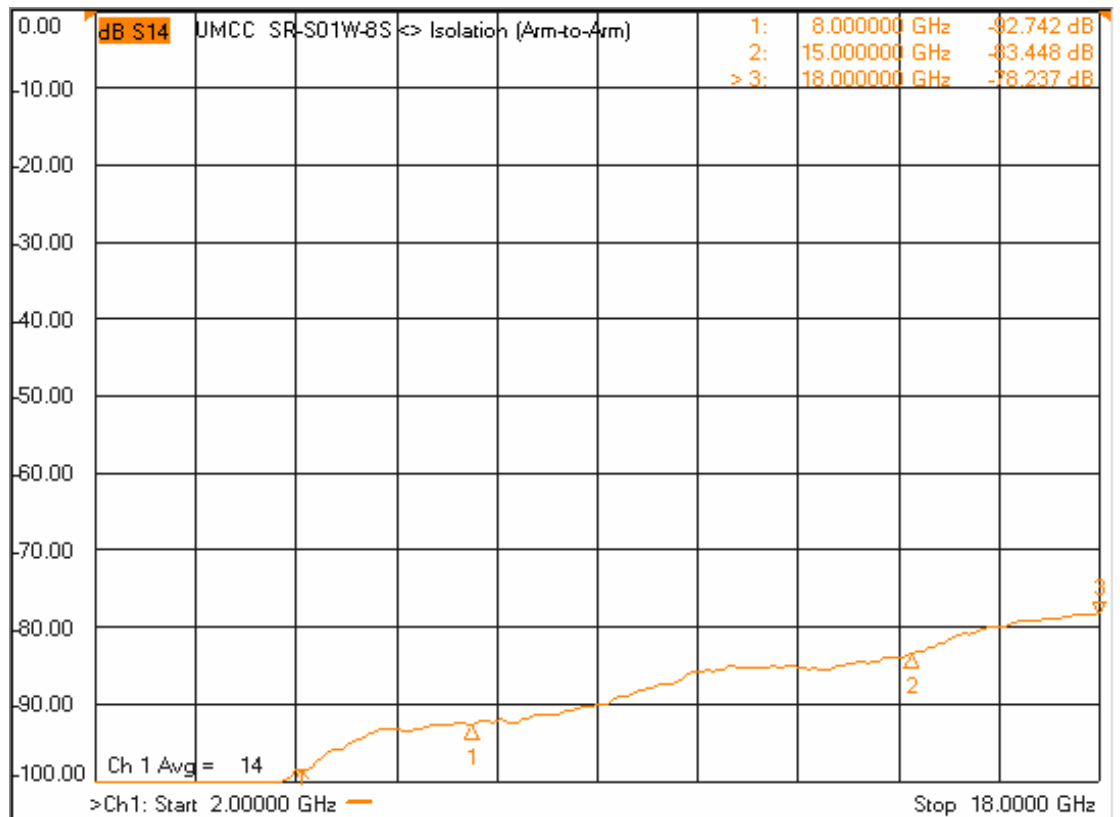

Model: SR-S01W-8S

-Insertion Loss

-Return Loss

Model: SR-S01W-8S

-Isolation

-Switching Response