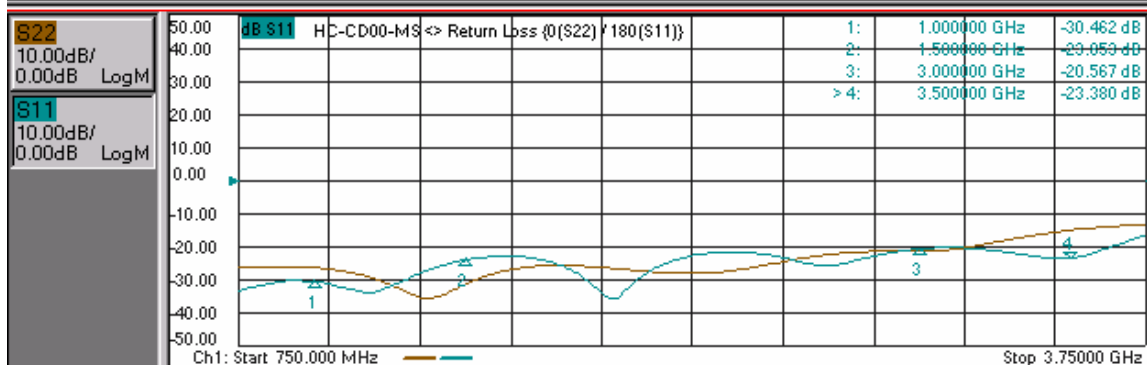

Model: HC-CD00-MS

- Coupling
Sum Port to 0° Port
Sum Port to 180° Port

- Coupling
Diff. Port to 0° Port
Diff. Port to 180° Port

Model: HC-CD00-MS

- Phase Difference
Sum Port to 0° Port
Sum Port to 180° Port

- Phase Difference
Diff. Port to 0° Port
Diff. Port to 180° Port

Model: HC-CD00-MS

**- Return Loss
(Sum, Diff., 0°, 180°)**

**-Isolation
Between Sum & Diff.
Between 0° & 180°**