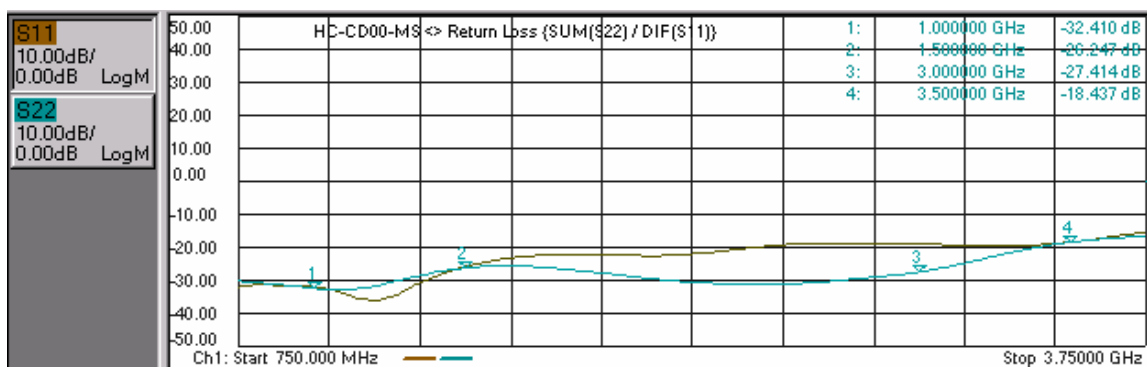

Model: HC-CD00-MS

- Coupling
Sum Port to 0° Port
Sum Port to 180° Port

- Coupling
Diff. Port to 0° Port
Diff. Port to 180° Port

Model: HC-CD00-MS

- Phase Difference
Sum Port to 0° Port
Sum Port to 180° Port

- Phase Difference
Diff. Port to 0° Port
Diff. Port to 180° Port

Model: HC-CD00-MS

**- Return Loss
(Sum, Diff., 0°, 180°)**

**-Isolation
Between Sum & Diff.
Between 0° & 180°**