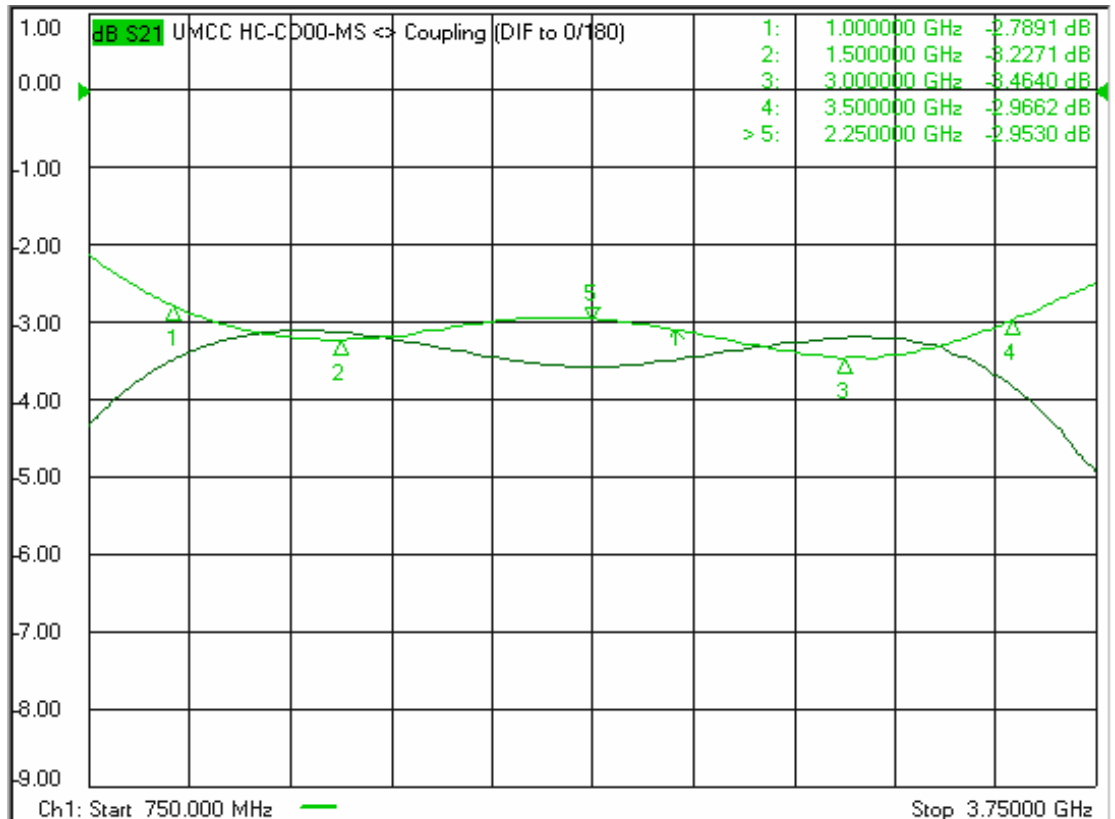

Model: HC-CD00-MS

- Coupling
Sum Port to 0° Port
Sum Port to 180° Port

- Coupling
Diff. Port to 0° Port
Diff. Port to 180° Port

Model: HC-CD00-MS

- Phase Difference
Sum Port to 0° Port
Sum Port to 180° Port

- Phase Difference
Diff. Port to 0° Port
Diff. Port to 180° Port

Model: HC-CD00-MS

**- Return Loss
(Sum, Diff., 0°, 180°)**

**-Isolation
Between Sum & Diff.
Between 0° & 180°**