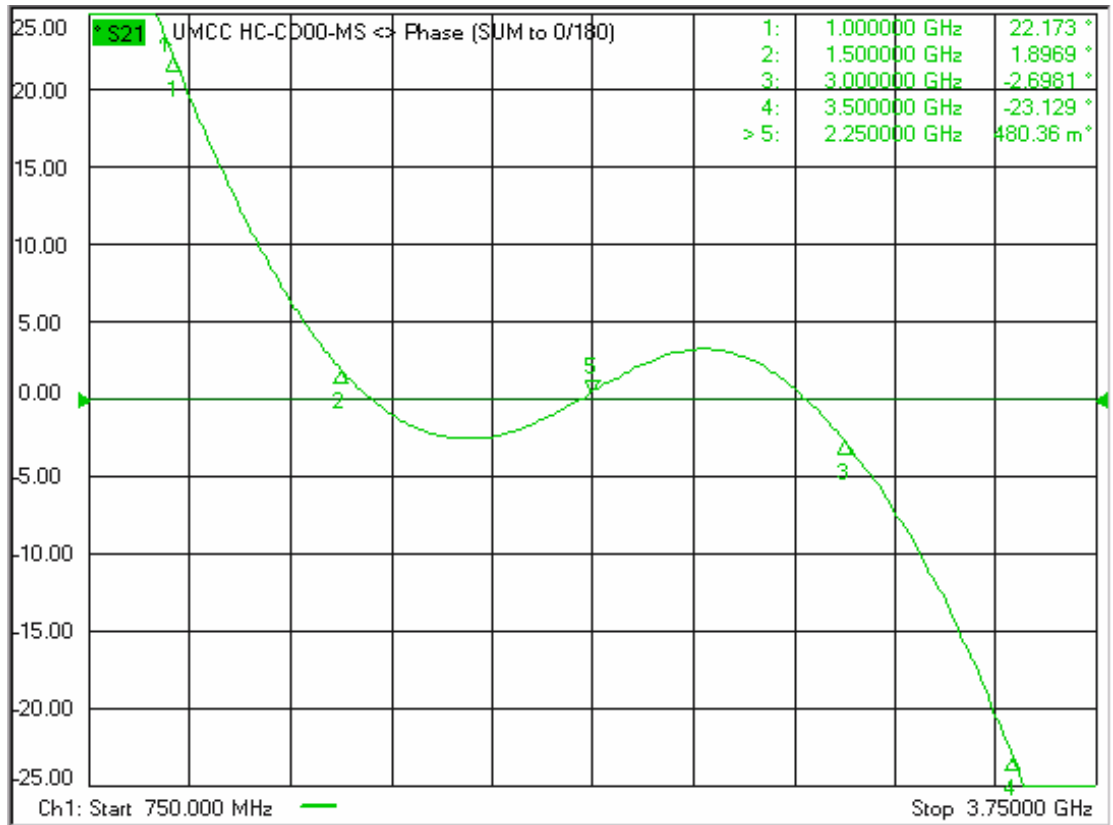

Model: HC-CD00-MS

- Coupling
Sum Port to 0° Port
Sum Port to 180° Port

- Coupling
Diff. Port to 0° Port
Diff. Port to 180° Port

Model: HC-CD00-MS

- Phase Difference
Sum Port to 0° Port
Sum Port to 180° Port

- Phase Difference
Diff. Port to 0° Port
Diff. Port to 180° Port

Model: HC-CD00-MS

**- Return Loss
(Sum, Diff., 0°, 180°)**

**-Isolation
Between Sum & Diff.
Between 0° & 180°**