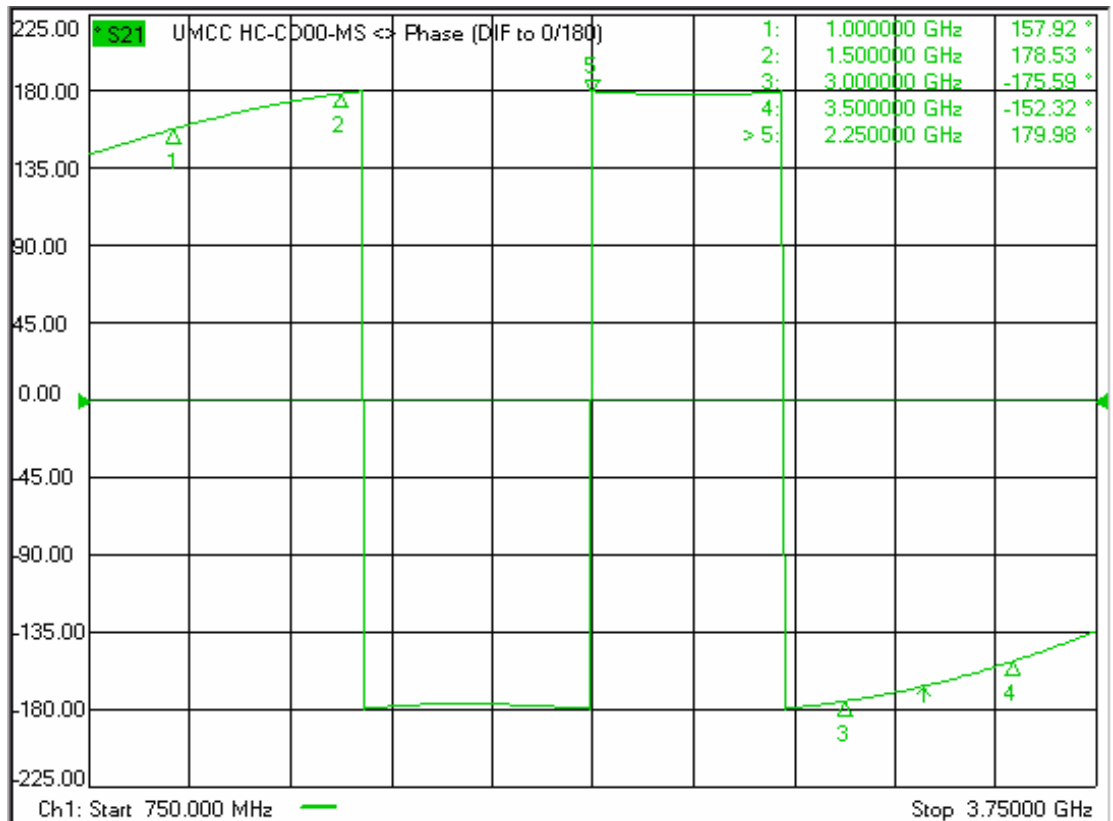

Model: HC-CD00-MS

- Coupling
Sum Port to 0° Port
Sum Port to 180° Port

- Coupling
Diff. Port to 0° Port
Diff. Port to 180° Port

Model: HC-CD00-MS

- Phase Difference
Sum Port to 0° Port
Sum Port to 180° Port

- Phase Difference
Diff. Port to 0° Port
Diff. Port to 180° Port

Model: HC-CD00-MS

**- Return Loss
(Sum, Diff., 0°, 180°)**

**-Isolation
Between Sum & Diff.
Between 0° & 180°**