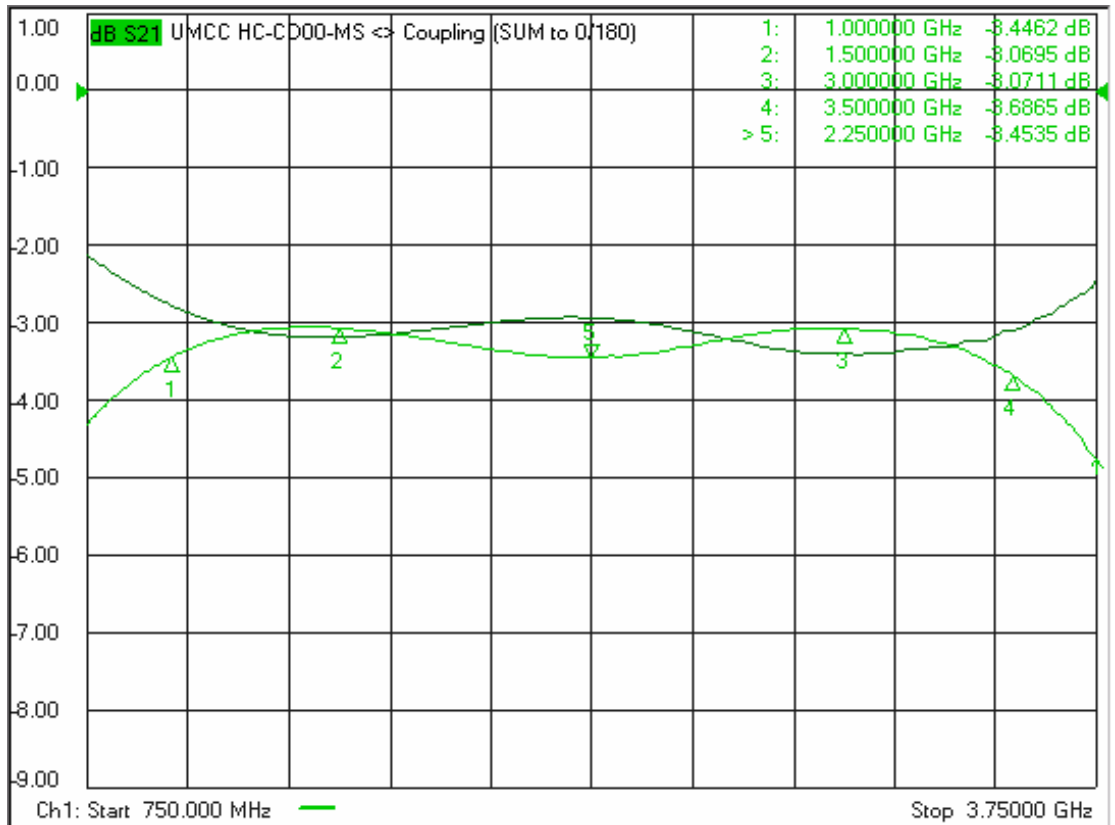

Model: HC-CD00-MS

- Coupling
Sum Port to 0° Port
Sum Port to 180° Port

- Coupling
Diff. Port to 0° Port
Diff. Port to 180° Port

Model: HC-CD00-MS

- Phase Difference
Sum Port to 0° Port
Sum Port to 180° Port

- Phase Difference
Diff. Port to 0° Port
Diff. Port to 180° Port

Model: HC-CD00-MS

**- Return Loss
(Sum, Diff., 0°, 180°)**

**-Isolation
Between Sum & Diff.
Between 0° & 180°**